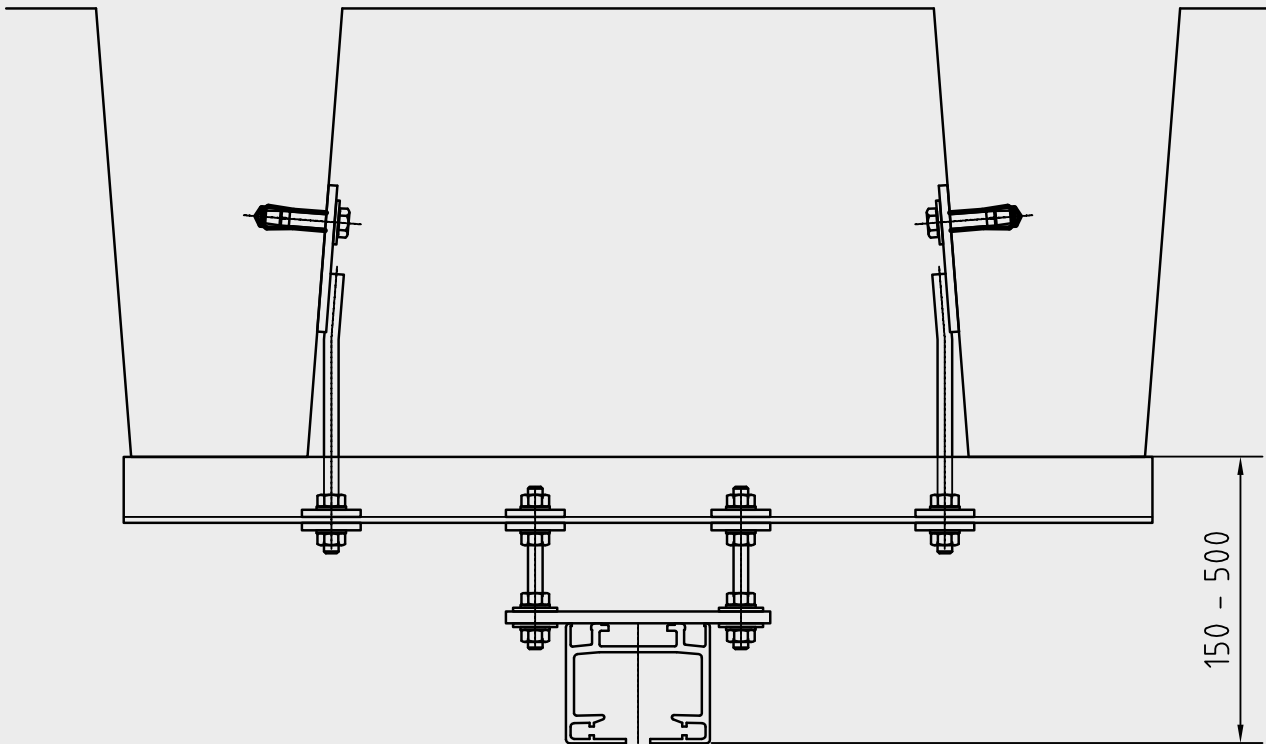

VARIFLEX

Abhängung R-Schiene an Rippendecke
Suspension arrangements R-track ribbed ceiling

Betonrippendecke

ABH-53R